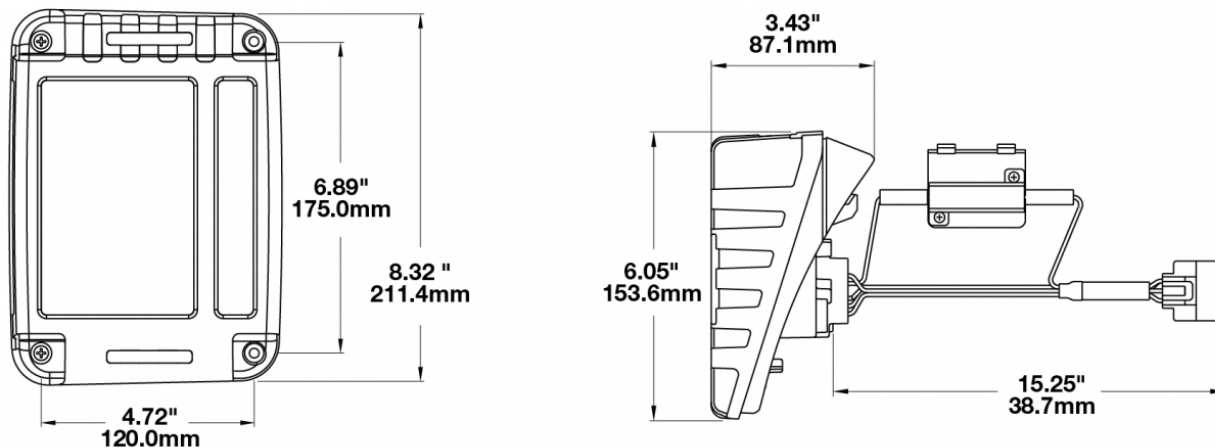

PRODUCT DIMENSIONS

Print date: 2024-08-11

© 2024 J.W. Speaker Corporation • Germantown, WI U.S.A.
www.jwspeaker.com • speaker@jwspeaker.com • 262.251.6660

J.W. SPEAKER
Engineered. Lighting. Solutions.